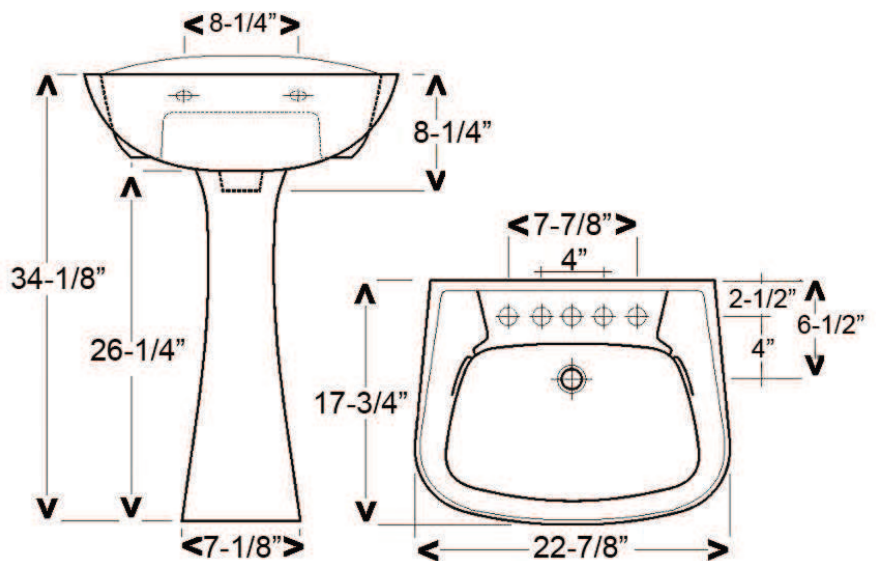

HARTFORD PEDESTAL LAVATORY

Cat. No.
3-31X

Faucet not included

W: 22 7/8"
D: 17 3/4"
H: 34 1/8"
Flange: 1 5/8"

Features:

- ▶ Made of Vitreous China
- ▶ Available for 4" CC or 8" Widespread
- ▶ No Overflow
- ▶ Can be Installed Using Toggle or Molly Bolts (not included)

*For ease of installation, order one of the following:

1. Hangers (pair) \$4.75
2. Bracket (one) \$11.50

Colors:

WH White
BQ Bisque

Meets or exceeds the following specifications: ASME A112.19.2 2008 and CSA B45.1-08 for ceramic plumbing fixtures.

Interior Dimensions:

Basin Interior: 18 1/2"W x 11"D
Basin Depth: 6 1/4"
Mount bolts height: 27 1/2"
Faucet and spout holes: 1 1/8" (4")
1 3/8" (8")

Dimensions of fixture are nominal and may vary within the range of tolerances established by ASME Standard A112.19.2-2008. Dimensions and specifications subject to change without notice.